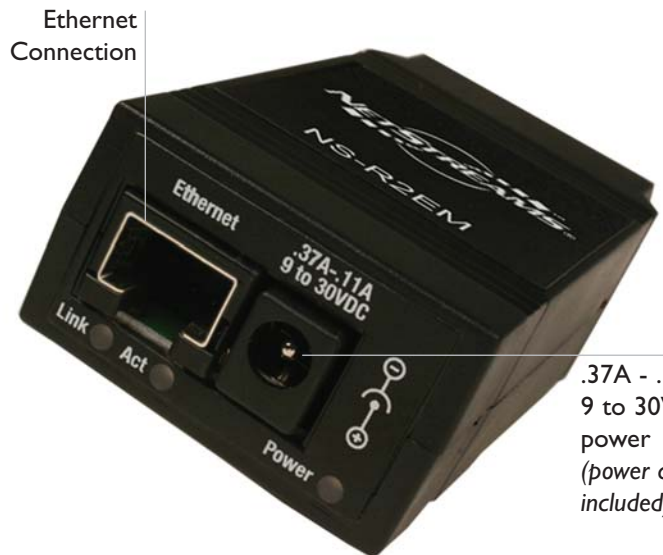

The *R2EM* features an attractive, intuitive user interface with four web screens. The Source Control screen controls the functions of the source selected in a given room, group of rooms or "all rooms." The Preset Control screen activates a desired preset for a tuner, satellite receiver, and *Musica* MU5066 keypad with the Digital FM Tuner card inserted, or other sources. The Settings screen permits adjustments to loudness, keypad backlight, sleep timer setup and other settings. Users may control all of their audio sources using a web browser on a PC, web tablet, or PDA.

The *R2EM* Network Interface allows for the seamless control of up to 18 rooms of audio (multiple MUR2EM's in master/slave configuration) and features an RS-232 port for quick and easy connection to a *Musica* Audio Distribution Center. The *R2EM* is compact in size and the software is built in so it requires no programming. Simple configuration is all that is required to take IP-control of your *Musica* system. The web screens can be viewed in two formats: portrait or landscape. RS-232 cables and a power supply are included.

*PDA must be capable of running Macromedia® Flash®

The IP Based Distributed Entertainment Company

Network Interface

RS-232

Ethernet Connection

.37A - .11A
9 to 30VDC
power
(power cord
included)

MUR2EM Specifications

Network InterfaceRJ45 (10 Base-t) Ethernet
ADC Interface(1) RS-232 connection
IP AddressStatic or DHCP
ManagementInternal HTTP server
System FirmwareFlash ROM standard: downloadable from a TCP/IP host (TFTP) or over the serial port
LEDsLink, Act, Power
Physical Dimensions2.5 in x 0.9 in x 3.5 in (W x H x D) (63 mm x 23 mm x 88 mm)
Power RequirementsExternal adapter included as 110VAC or 230 Required input power of 9-30VDC @ 250 mA max.
EnvironmentalOperating temperature 5 to 50°C (41 to 122°F) Storage temperature -40 to 66°C (-40 to 151°F)
Agency ApprovalsCE, FCC A, TUV, C/UL